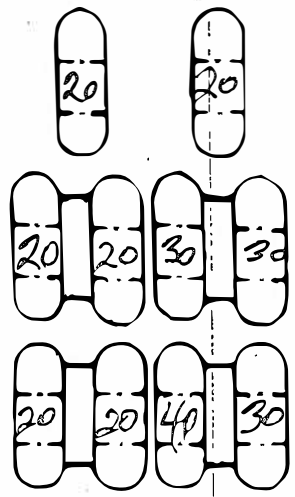

% REMAINING
RA - RADIAL
O - ORIGINAL
B - BIAS
R - RECAP